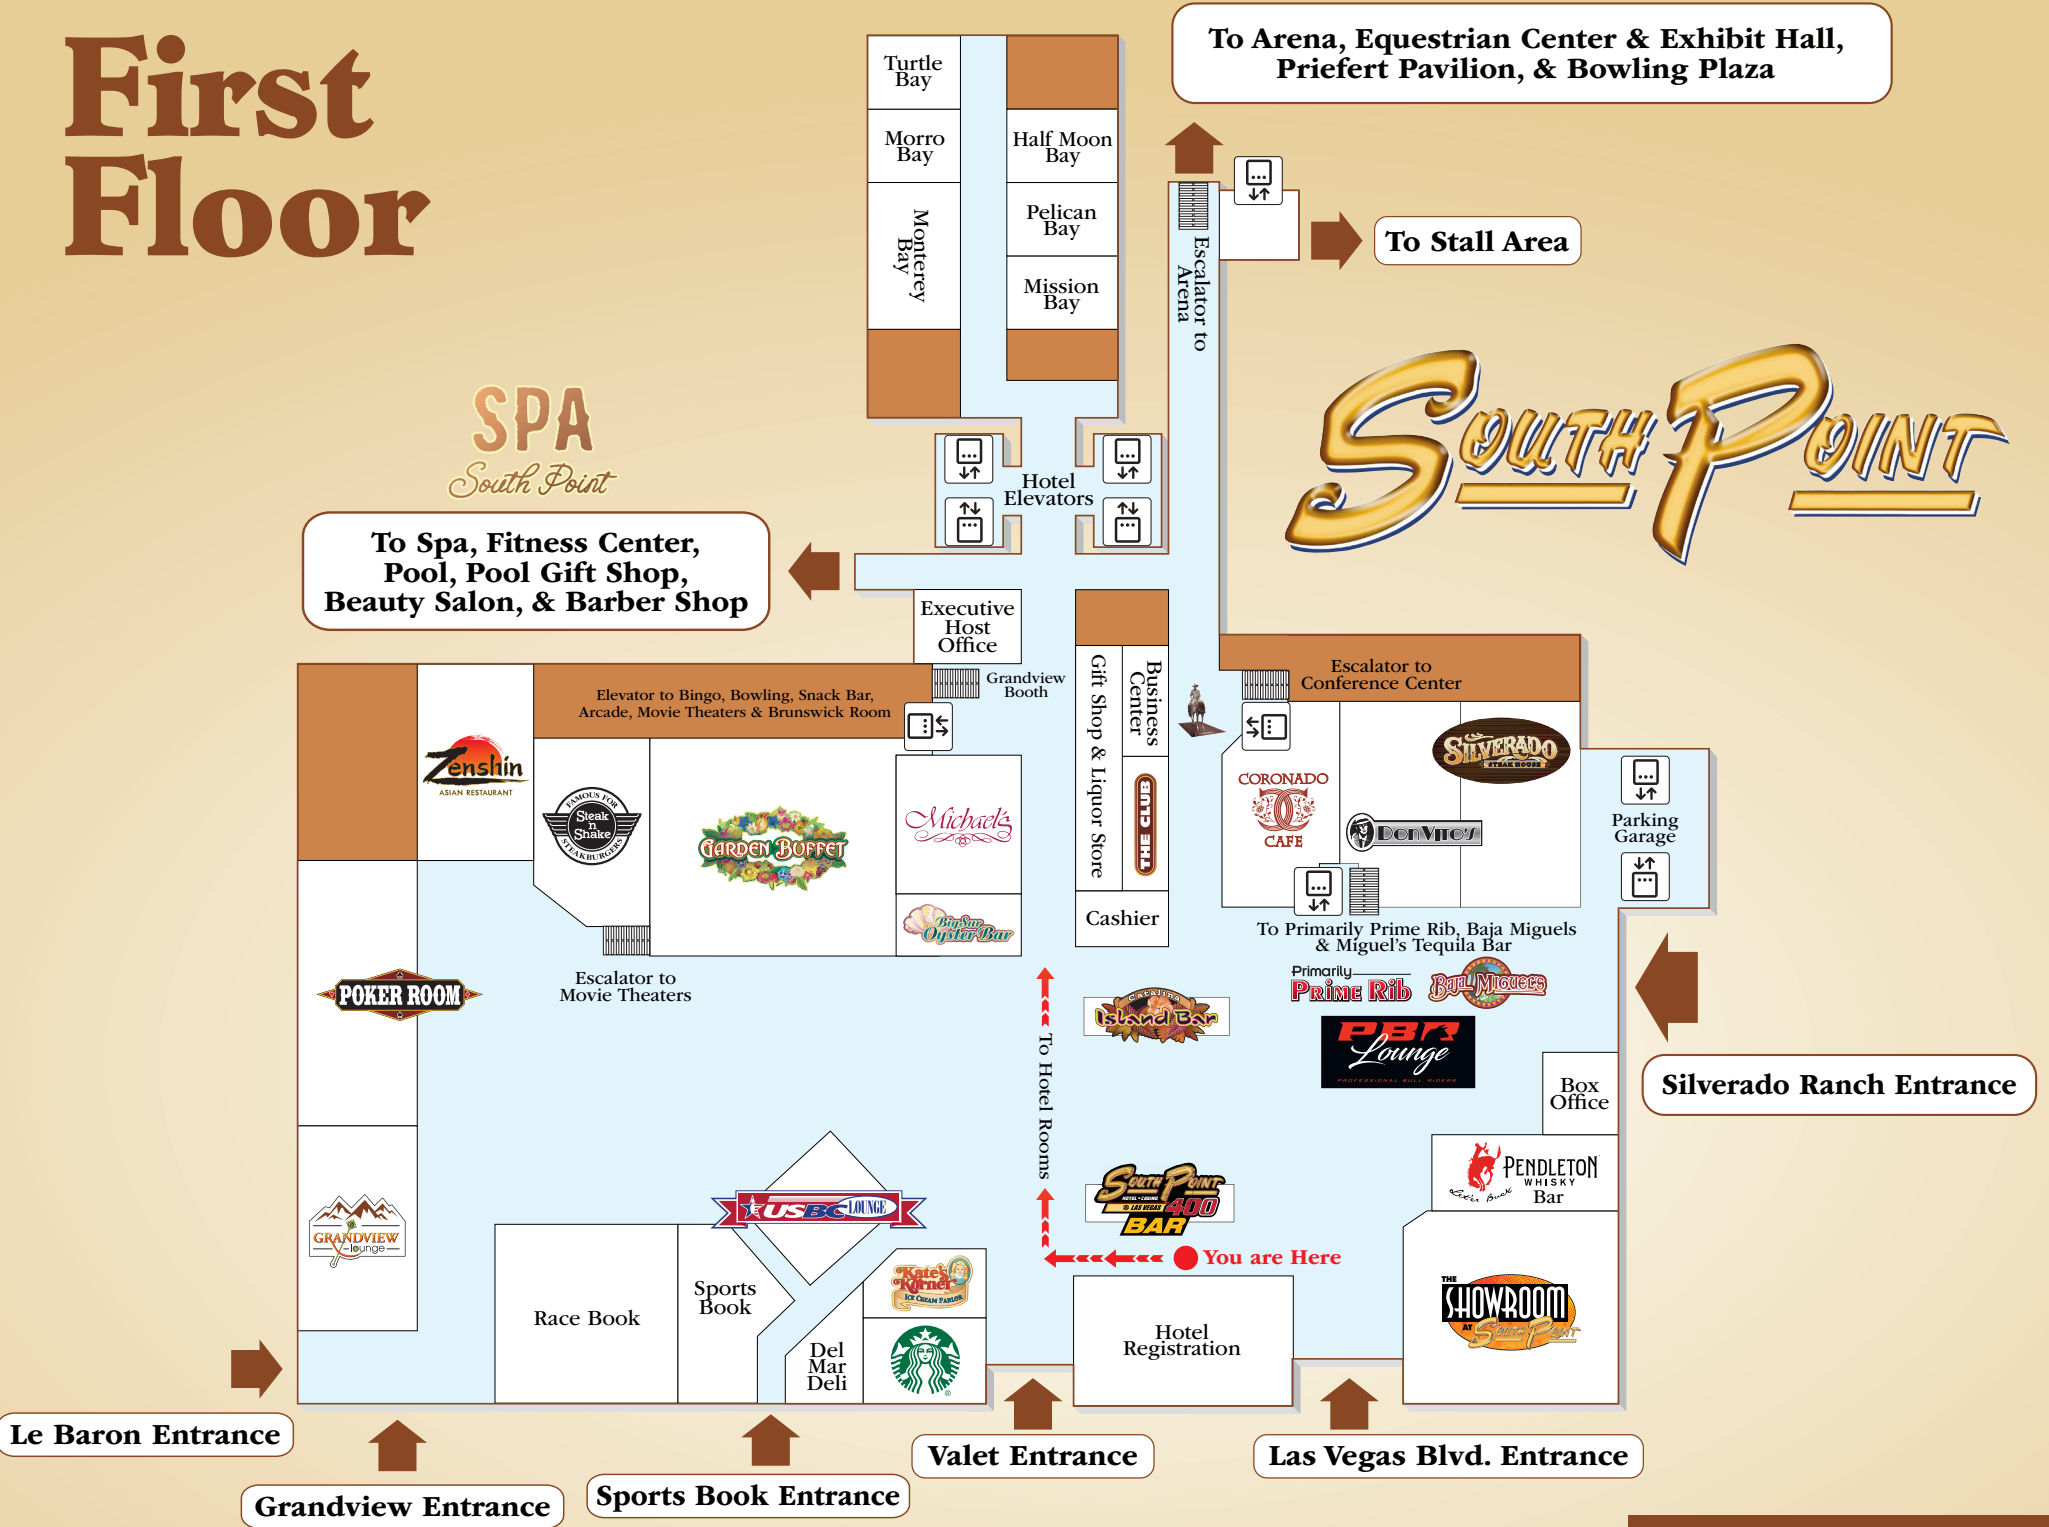

First Floor

SPA
South Point

SOUTH POINT

To Spa, Fitness Center,
Pool, Pool Gift Shop,
Beauty Salon, & Barber Shop

To Arena, Equestrian Center & Exhibit Hall,
Priefert Pavilion, & Bowling Plaza

To Stall Area

Elevator to Bingo, Bowling, Snack Bar,
Arcade, Movie Theaters & Brunswick Room

Escalator to
Conference Center

Parking
Garage

POKER ROOM

Escalator to
Movie Theaters

To Hotel Rooms

To Primarily Prime Rib, Baja Miguels
& Miguel's Tequila Bar

Primarily
Prime Rib **Baja Miguels**

Silverado Ranch Entrance

Le Baron Entrance

Grandview Entrance

Sports Book Entrance

Valet Entrance

Las Vegas Blvd. Entrance

Second Floor on Reverse Side

Second Floor

Bingo, Bowling, Snack Bar, Arcade, Movie Theaters & Brunswick Room

Conference Center

To Equestrian Center

Exhibit Halls